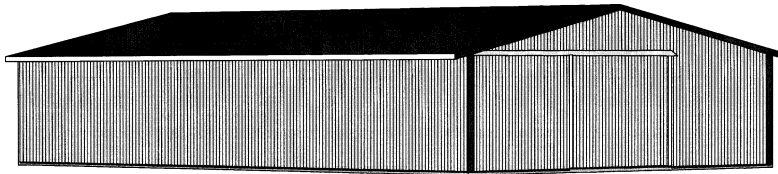

POLE BARNS

Includes 6x6 & 4x6 Treated Poles, 2 rows of Treated Skirt Board, Engineered Trusses w/1ft. overhang, Sliding Door, Girts/Purlins, & Nails

NOW OFFERING PROFESSIONAL INSTALLATION SERVICES!

Let us quote your project!	T1-11 Siding; Shingled Roof	Painted Steel Siding; Shingled Roof	Painted Steel Siding & Roofing
24 x 24 x 08	\$3899	\$3799	\$3499
24 x 24 x 10	\$4399	\$4199	\$3699
24 x 32 x 08	\$4999	\$4899	\$4199
24 x 32 x 10	\$5199	\$4999	\$4399
24 x 40 x 08	\$5799	\$5499	\$4699
24 x 40 x 10	\$6199	\$5899	\$5399
32 x 40 x 08	\$7399	\$6899	\$5999
32 x 40 x 10	\$7999	\$7499	\$6199
40 x 64 x 10	\$13099	\$11799	\$10499
40 x 64 x 12	\$13399	\$12499	\$10899
40 x 80 x 10	\$15699	\$14999	\$12499
40 x 80 x 12	\$16499	\$15399	\$12699
60 x 100 x 14	\$30199	\$29299	\$23799
60 x 100 x 16	\$31399	\$30999	24999

Want Vinyl Siding? Call for a FREE Quote!

Installation Services Now Available!

Every effort is made to advertise current pricing, however, pricing is subject to availability & market fluctuation.
- Delivery Available -